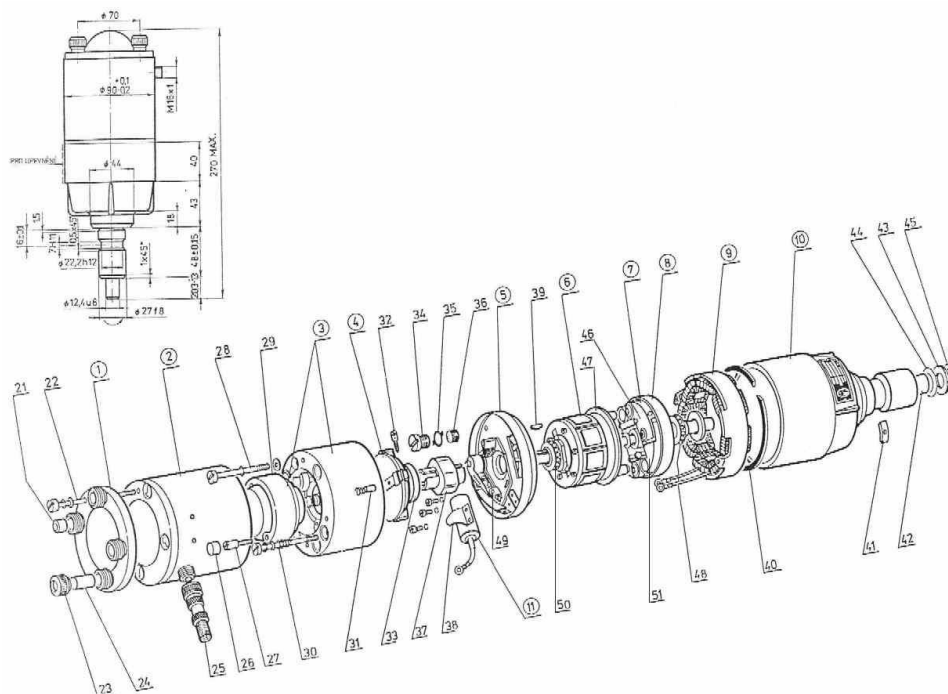

MAGNETO 4 cylinders

type 9274530

MAXIMUM PERMANENT REVOLUTIONS	2 000 min ⁻¹
CONTROL EXTENT	0° až 12°30'
TEMPERATURE RANGE	-40° až + 60 C°
FUNCTION UP TO ELEVATION	8 000 m
WEIGHT	3,25 kg

If you are interested in product please send our inquiry to our e-mail: spd@spd-km.cz

SPARE PARTS LUN 2225

SPD Kroměříž a.s.
Kaplanova 1852/1e
767 01 Kroměříž

IČO: 25571877
DIČ: CZ25571877

Company is registered in the Commercial Register kept by the Regional Court in Brno, file no.B 3047.

SPD Kroměříž, a.s.

Part No. (scheme)	Drw.No.	Part name
01	8802000	SHADE TOP
02	7413810	SHADE COVER
03	7413800	DISTRIBUTING COVER WITH TRANSFORMER
	7413760	DISTRIBUTING COVER
04	8437430	DISTRIBUTING ARM
05	7413790	BEARING COVER ASSEMBLED
	7413820	BEARING COVER
06	7413780	ROTOR ASSEMBLED
08	8491070	SHAFT WITH DRIVER
09	8001270	STATOR ASSEMBLED
10	7413830	BEARING BODY
11	8498490	CAPACITOR
21	4200740	GASKET
22	0260910	SCREW
23	0760360	NUT
25	8802050	TERMINAL OUTLET
27	0260820	TRANSFORMER SCREW
29	8328350	TRANSFORMER
30	4500540	SPRING
31	8480630	BRUSH ASSEMBLED
37	6019360	CAM
41	6010200	INSERT
46	6850380	WEIGHTS WITH SLOT
47	6850700	FACE WITH PINS
48	324137050	BEARING E15-P6
49	8020310	INTERRUPTER ASSEMBLED
50	324137052	BEARING E12-P6 (66012 nebo L6012)
51	6850390	WEIGHTS WITH PROJECTION
	8436350	OUTLET
	6954910	SPIDER
	8022150	INTERRUPTING ARM
	8384860	CONTACT HOLDER
	8802410	CARRIER WITH PINS